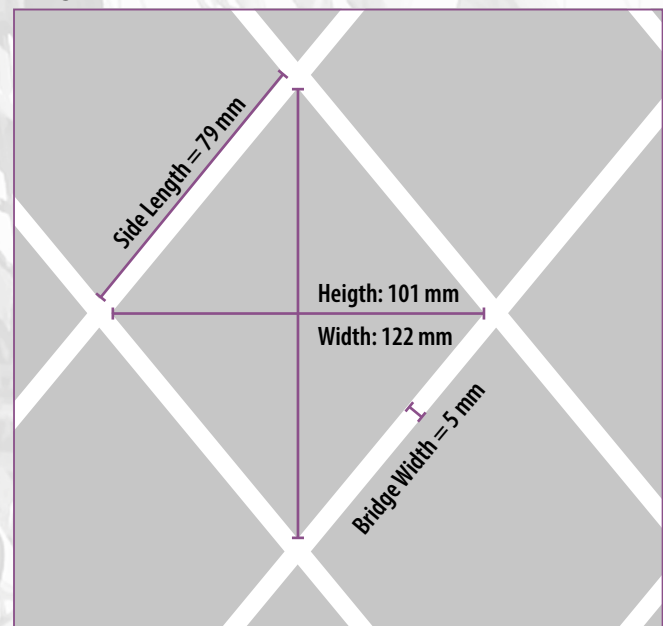

Design:

BRUXSAFOL Warranty 2 years inside installation (without extreme sun exposure)

Storage Recommended at +15° C up to +25° C and rel. humidity 50%: approx. 2 years

Possible Widths ☒ 120 cm

Film-to-Glass Guide

When outside glazing is partially or completely filmed, thermal stress can cause glass damage. This does not affect glazing inside the building without direct sunlight or notable temperature fluctuations.